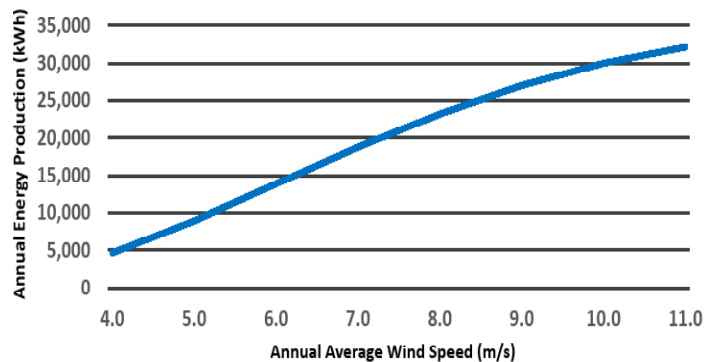

ANNUAL ENERGY PRODUCTION

SD WIND ENERGY

Global Head Office
Wardhead Park, Stewarton
Ayrshire, Scotland KA3 5LH

+44(0) 1560 486 570
info@sd-windenergy.com
sd-windenergy.com

SECURE YOUR ENERGY FUTURE TODAY WITH SD WIND ENERGY

APPROVED PRODUCT